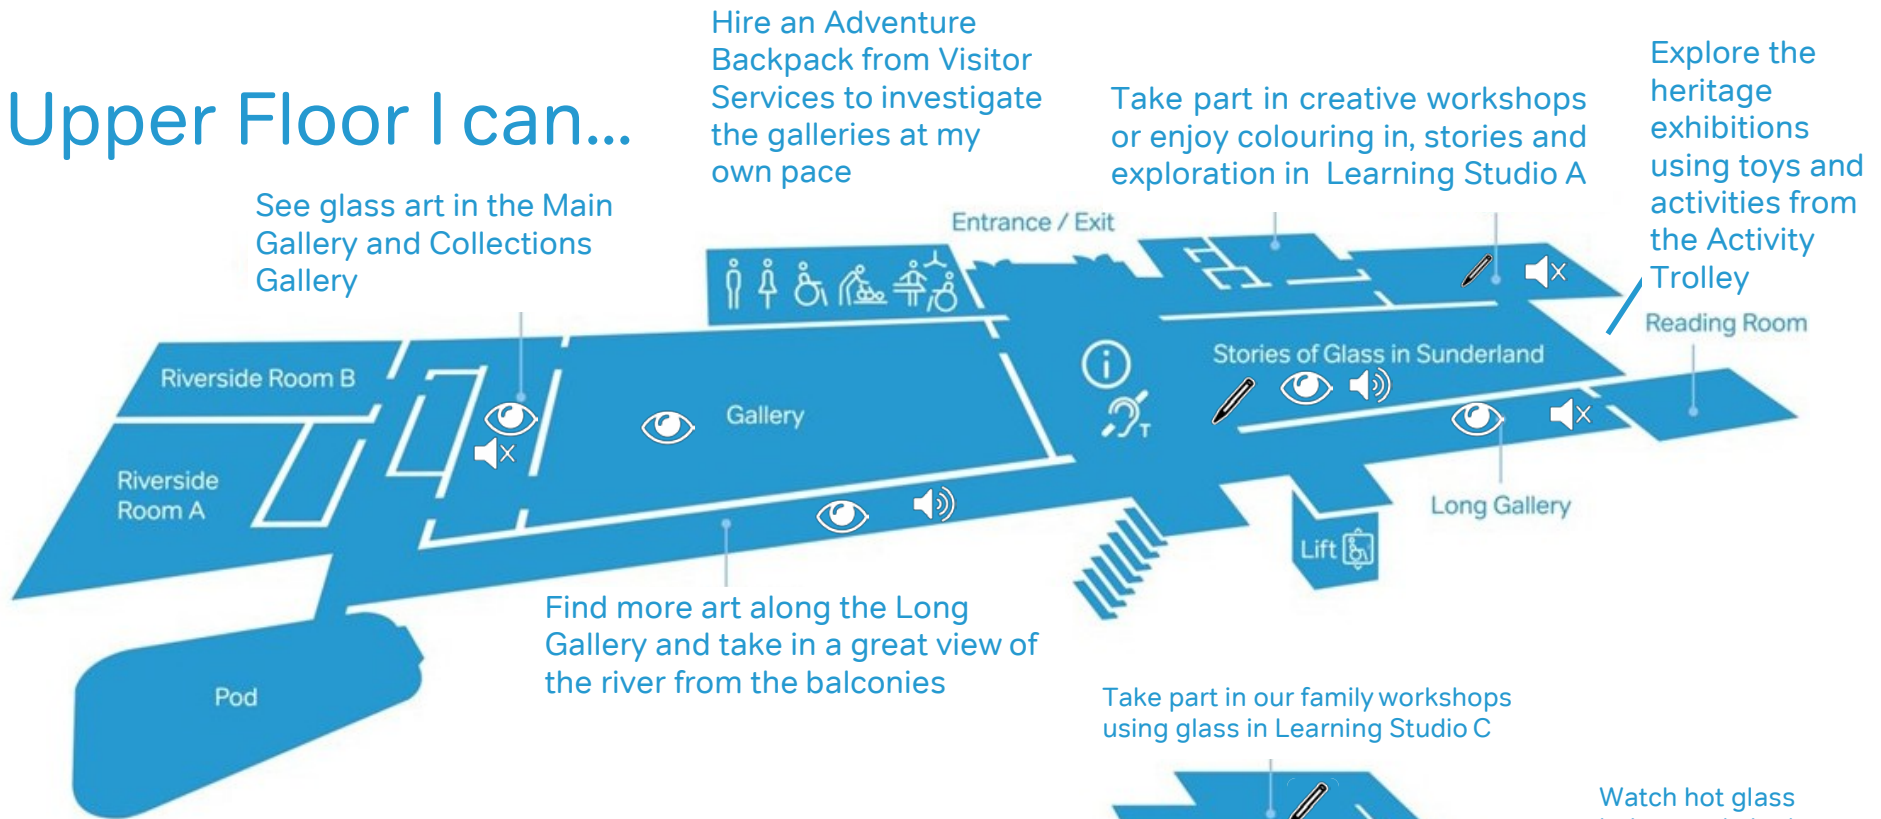

On the Upper Floor I can...

On the Lower Floor I can...

Listen to FREE Glass Blowing Demonstrations in our Hot Glass Studio at the following times:

Glass Blowing: Noon, 13.30 and 15.00 (30 Mins)

Glass Lathe: 13.00 (30 Mins)

Our FREE Flame Working Demonstrations are held at Wearside Glass Sculptures at:

Flame Working: 11.00 and 15.45 (15 Mins)